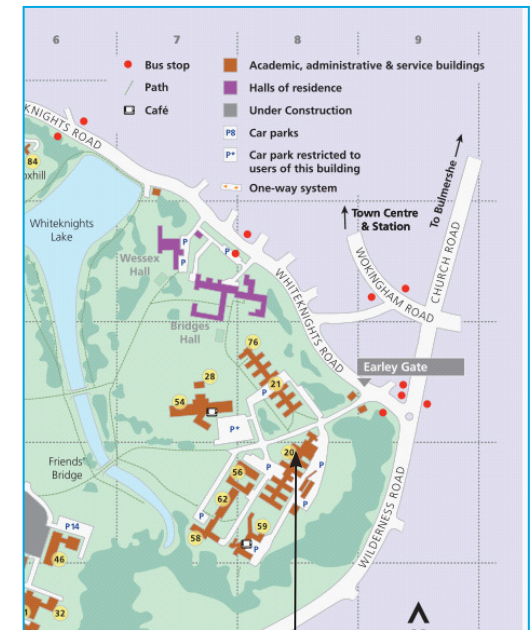

Travelling from the East

- Exit the M4 at J10 on to the A329 (M), direction Reading (E)
- Take the first exit, direction Earley
- At the roundabout take the 2nd exit Wharfedale Road
- Slight left toward A329 Reading Road
- Take the first left onto A329 and continue
- Turn left at B3350 Wilderness Road
- Turn right at Whiteknights Road
- Enter the University at the Earley Gate Entrance, Provelio is situated on the left

Travelling from the West

- Exit the M4 at J11 take the A33 Reading (Cen & S)
- At the roundabout take the 2nd exit B3270 Whitley Wood Lane
- At the roundabout take the 1st exit A327 Shinfield Rd
- At the 2nd roundabout take the 2nd exit B3350 Elm Road
- At the 2nd roundabout take the 2nd exit B3350 Wilderness Road
- Turn left at Whiteknights Road
- Enter the University at the Earley Gate Entrance, Provelio is situated on the left

Travelling from the North

1. Exit M1 at J6a on to M25 toward M4/M40
   - Exit M25 at J15 on to M4 toward Slough
   - Exit M4 at J10 on to the A329 (M), direction Reading (E)
2. Continue as directions from the East (above)

Travelling by Rail - Reading Railway Station

There is a frequent train service (operated by First Great Western and Thames Trains) from London Paddington to Reading.

There are also regular direct train services to Reading from Basingstoke, Bath, Birmingham, Bristol, Exeter, Gatwick Airport and Guildford.

Train station approx 3 miles from Reading office

Reading Office