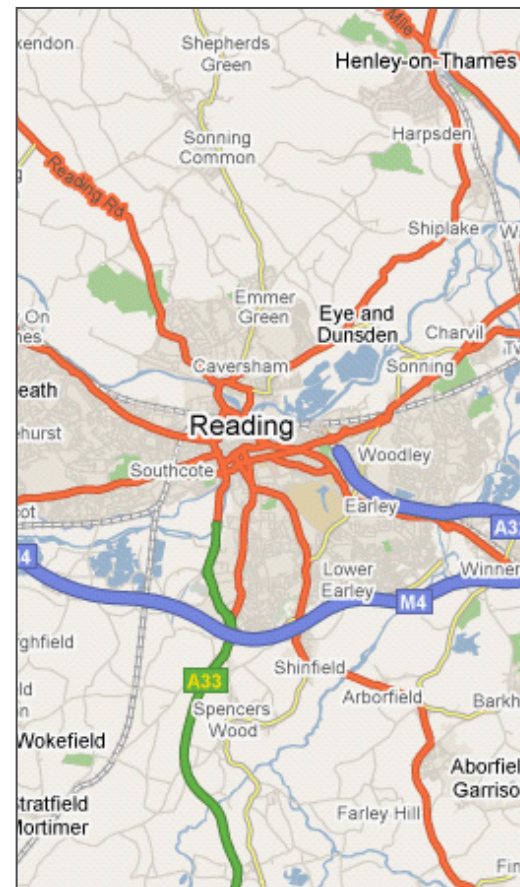

Travelling from the East

- Exit the M4 at J10 on to the A329 (M), direction Reading (E)
- Take the first exit, direction Earley
- At the roundabout take the 2nd exit Wharfedale Road
- Slight left toward A329 Reading Road
- Take the first left onto A329 and continue
- Turn left at B3350 Wilderness Road
- Turn right at Whiteknights Road
- Enter the University at the Earley Gate Entrance, Provelio is situated on the left

Travelling from the West

- Exit the M4 at J11 take the A33 Reading (Cen & S)
- At the roundabout take the 2nd exit B3270 Whitley Wood Lane
- At the roundabout take the 1st exit A327 Shinfield Rd
- At the 2nd roundabout take the 2nd exit B3350 Elm Road
- At the 2nd roundabout take the 2nd exit B3350 Wilderness Road
- Turn left at Whiteknights Road
- Enter the University at the Earley Gate Entrance, Provelio is situated on the left

Travelling from the North

1. Exit M1 at J6a on to M25 toward M4/M40
   - Exit M25 at J15 on to M4 toward Slough
   - Exit M4 at J10 on to the A329 (M), direction Reading (E)
2. Continue as directions from the East (above)

Travelling by Rail - Reading Railway Station

There is a frequent train service (operated by First Great Western and Thames Trains) from London Paddington to Reading.

There are also regular direct train services to Reading from Basingstoke, Bath, Birmingham, Bristol, Exeter, Gatwick Airport and Guildford.

Train station approx 3 miles from Reading office

Reading Office